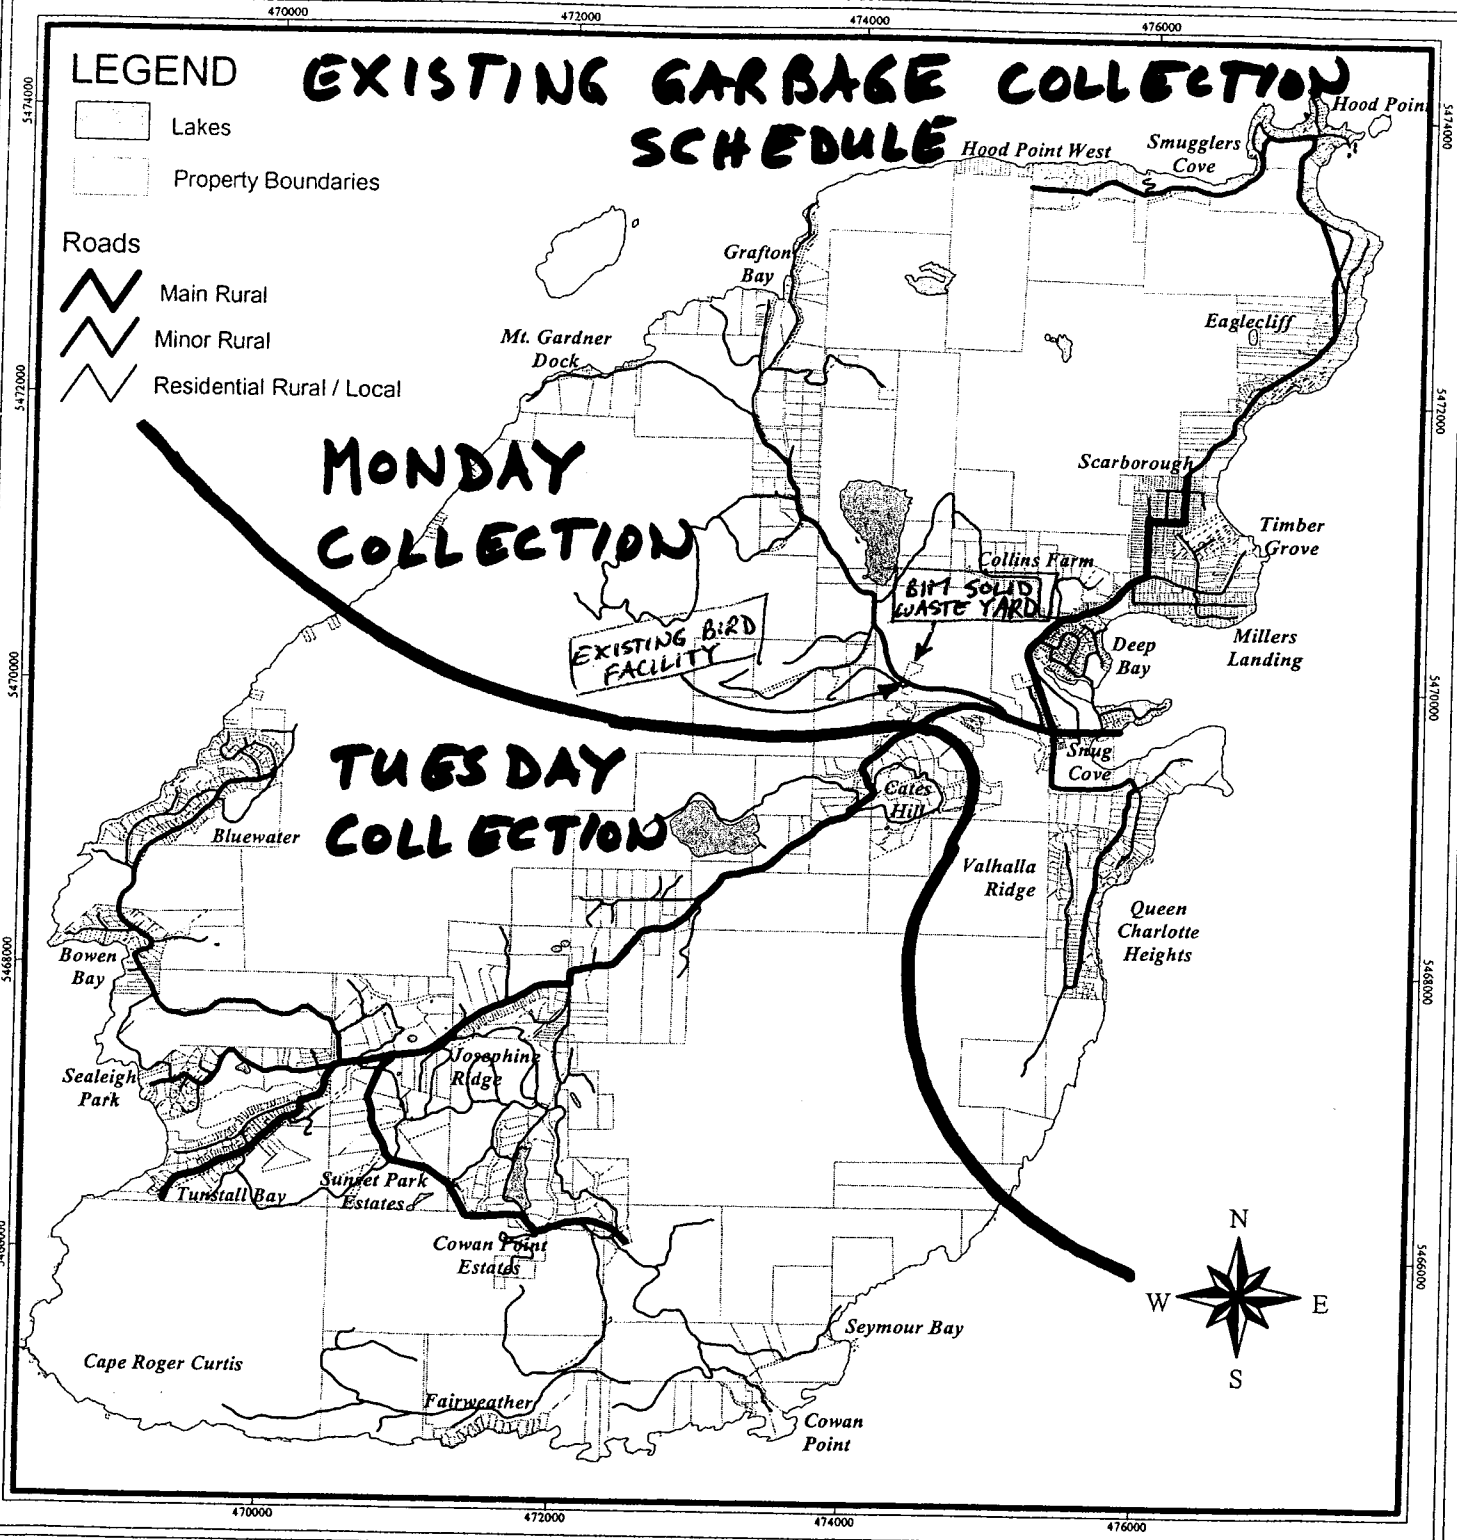

Map 15) BOWEN ISLAND: Roads

The map shows roads on Bowen Island. Some digitized road data shown here is inaccurate. Also not all the roads are shown on this map.

Scale = 1:50,000
 Projection UTM; Zone 10; Datum NAD83; Spheroid Clarke 1866;

For detailed sources of information upon which the map is based, please refer to Appendix of State of Bowen Island Report (2000)